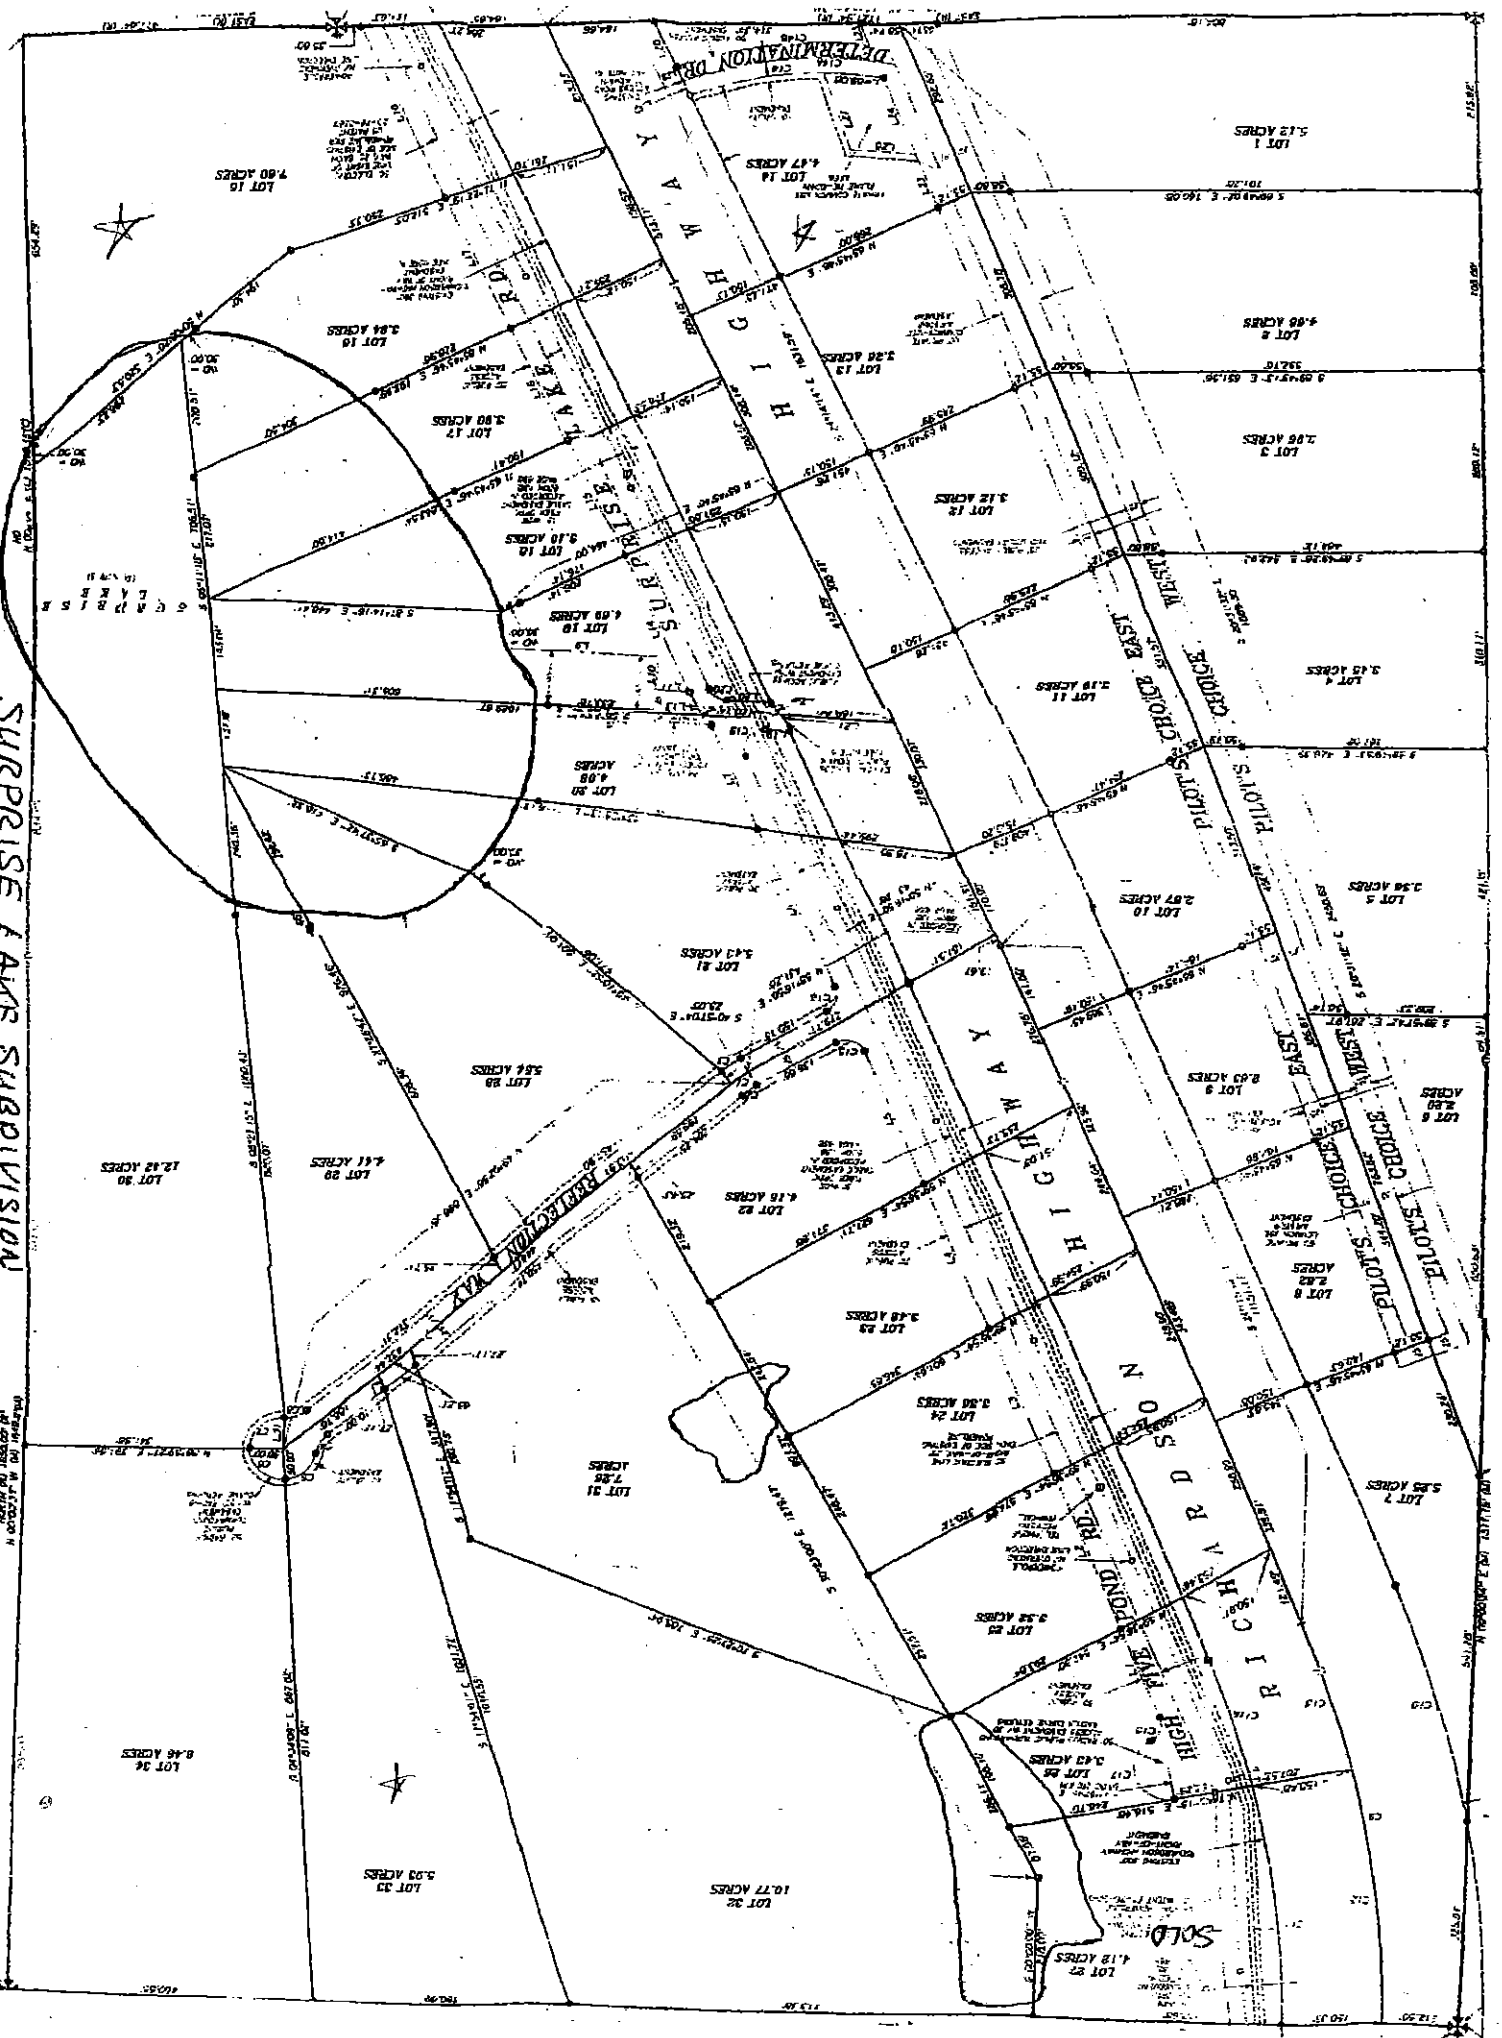

SURPRISE LAKE SUBDIVISION
"103m" AIRSTRIP

LOT 34
8.46 ACRES

LOT 33
5.23 ACRES

LOT 32
10.77 ACRES

LOT 27
4.18 ACRES

LOT 7
5.28 ACRES

LOT 8
2.83 ACRES

LOT 9
2.83 ACRES

LOT 10
2.87 ACRES

LOT 11
2.19 ACRES

LOT 12
3.12 ACRES

LOT 3
2.86 ACRES

LOT 8
4.88 ACRES

LOT 1
5.12 ACRES

LOT 16
7.80 ACRES

LOT 17
3.84 ACRES

LOT 17
3.80 ACRES

LOT 18
3.16 ACRES

LOT 18
4.09 ACRES

LOT 20
4.98 ACRES

LOT 21
5.43 ACRES

LOT 22
4.18 ACRES

LOT 23
3.48 ACRES

LOT 24
3.88 ACRES

LOT 25
3.32 ACRES

LOT 26
3.43 ACRES

LOT 19
3.84 ACRES

LOT 19
3.80 ACRES

LOT 19
3.16 ACRES

LOT 19
4.09 ACRES

LOT 19
4.98 ACRES

LOT 21
5.43 ACRES